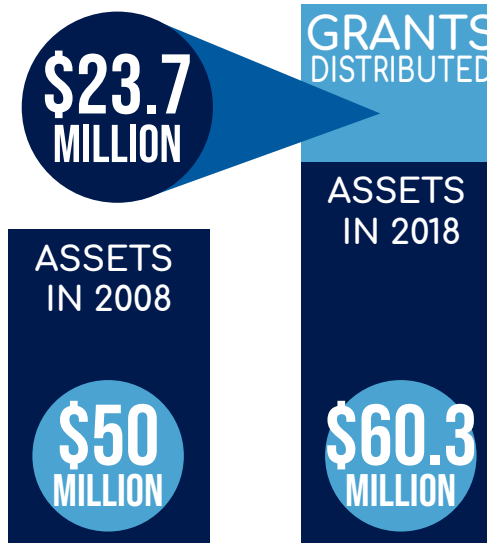

ECONOMIC DEVELOPMENT

- Muhlenberg Alliance for Progress
- Paradise Business Park Expansion
- Wireless Broadband Network
- Entrepreneur Training Programs
- Ride-to-Work Program

TEN YEARS OF INVESTING

With an initial endowment of \$50 million from Mr. Martin, the Foundation was created with a mission to serve Muhlenberg County both now, and for generations to come.

In order to meet that goal, the endowment is carefully managed to distribute significant funding to the community while protecting and growing the endowment for the future.

As of December 2018, the Foundation has distributed \$23.7 million in grant and program funding in Muhlenberg County. At the same time, strong investment strategy has allowed the endowment to grow to \$60.3 million.